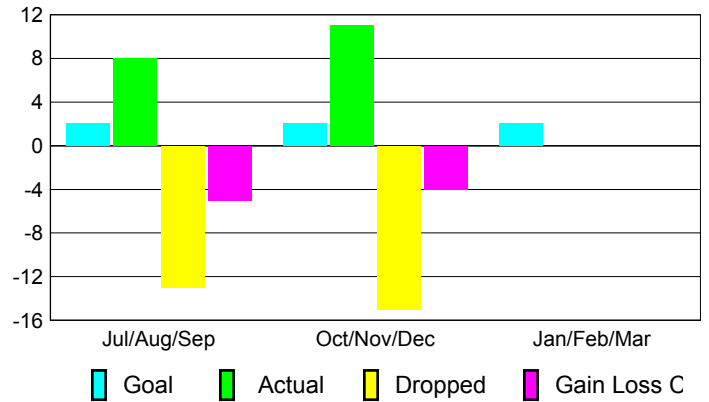

Club Results 2012-2013

Goal, New, Dropped, Gain/Loss

Comparison of Club Gain/Loss

Current Year Compared to the Previous Year

YTD Status Quo Clubs 2012-2013

Status Quo Clubs Compared to Status Quo Members

MEMBERSHIP

**Membership Results
2012-2013**

**Membership
2011-2012**

Month	Net Memb Goal	Actual New Memb	Actual Dropped Memb	Gain/Loss of Memb	Gain/Loss of Memb
Jul/Aug/Sep	2	8	-13	-5	26
Oct/Nov/Dec	2	11	-15	-4	4
Jan/Feb/Mar	2	0	0	0	-2
Totals	6	19	-28	-9	28

Membership Results 2012-2013

Goal, New, Dropped, Gain/Loss

Comparison of Membership Gain/Loss

Current Year Compared to the Previous Year

Gender Comparison 2012-2013

Jul/Aug/Sep

Oct/Nov/Dec

Jan/Feb/Mar