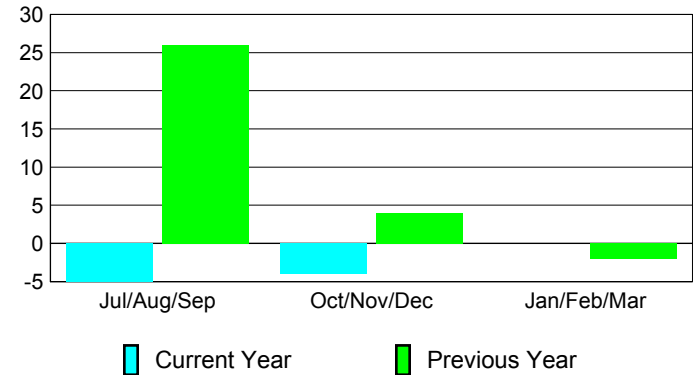

**Membership Results
2012-2013**

**Membership
2011-2012**

Month	Net Memb Goal	Actual New Memb	Actual Dropped Memb	Gain/Loss of Memb	Gain/Loss of Memb
Jul/Aug/Sep	2	8	-13	-5	26
Oct/Nov/Dec	2	11	-15	-4	4
Jan/Feb/Mar	2	0	0	0	-2
Totals	6	19	-28	-9	28

Membership Results 2012-2013

Goal, New, Dropped, Gain/Loss

Comparison of Membership Gain/Loss

Current Year Compared to the Previous Year

Gender Comparison 2012-2013

Jul/Aug/Sep

Oct/Nov/Dec

Jan/Feb/Mar